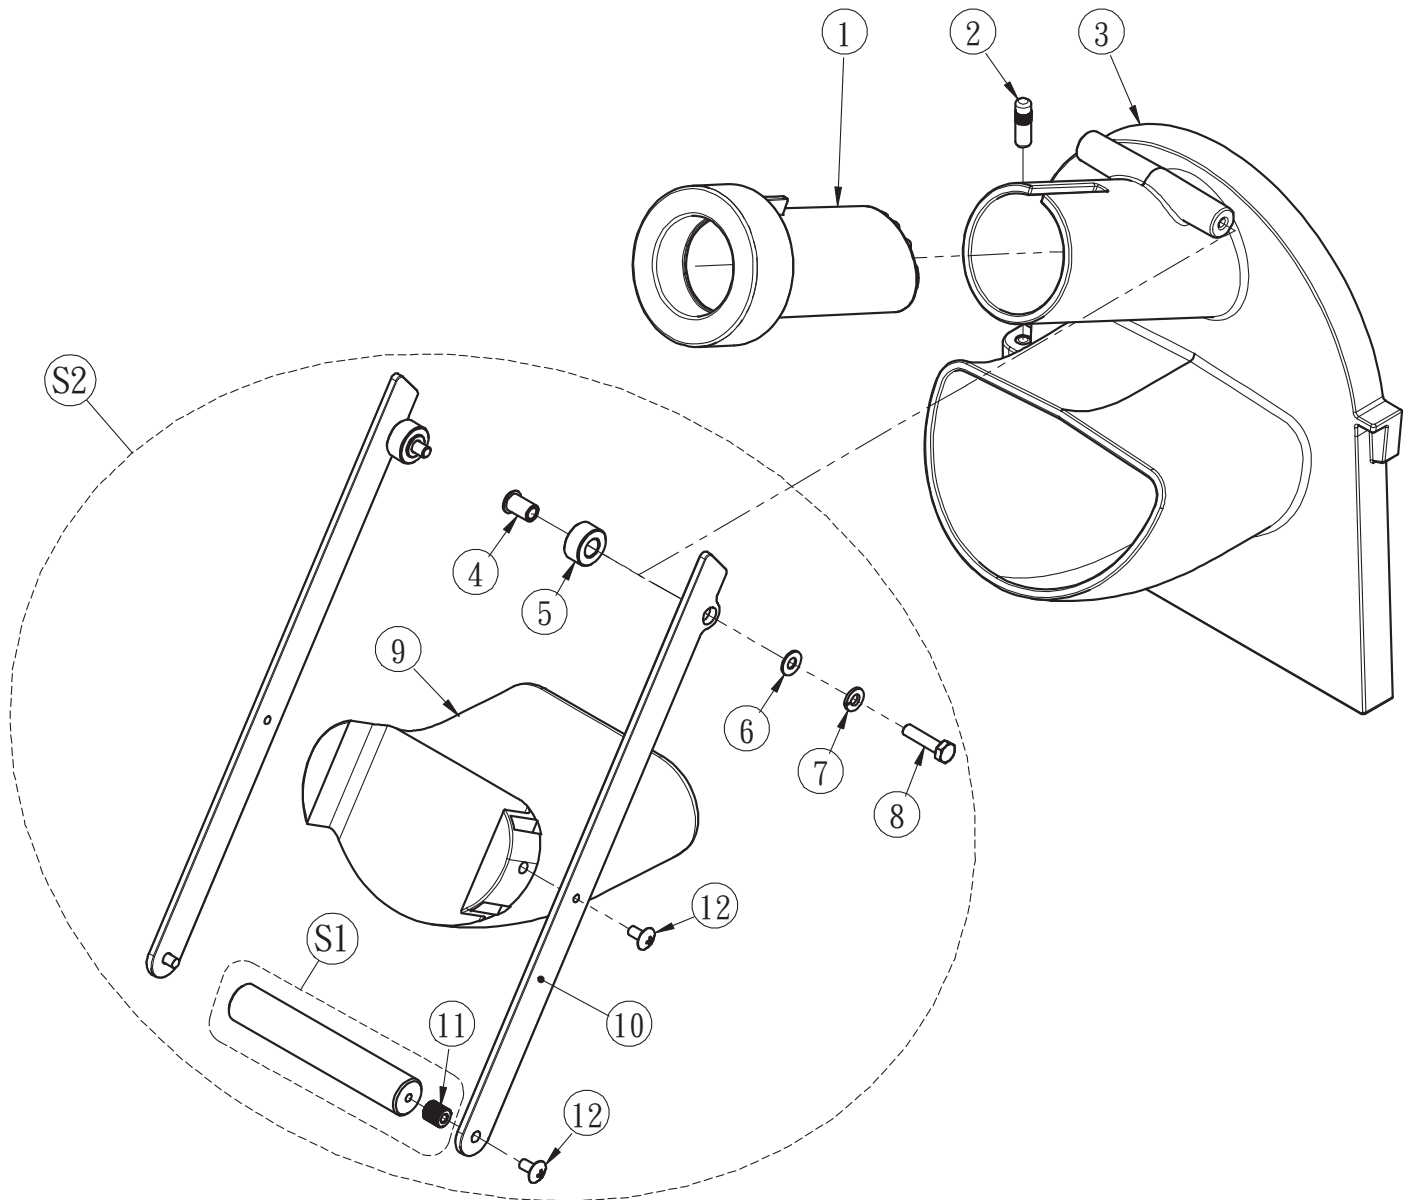

V99S Part List

Front Cover Assembly

Item	Part Number	Description	Q'ty	Remark
1	V-9909	PUSH ROD	1	
2	V-9911	PIN	2	
3	V-9910	FEED HOPPER	1	
4	V-9904	STRAIN RELIVER	2	
5	V-9905	PLASTIC SLEEVE	2	
6	A301-A11-13-1-D	WASHER (M6)	2	
7	A302-A11-D	SPRING WASHER (M6)	2	
8	A101-A1110-D	SCREW (M6)	2	
9	V-9908	PUSHER	1	
10	V-9903	FIXTURE	2	
S1	V-9901	PLASTIC HANDLE	1	ASSEMBLY PART; S1 & #11
11	-	-	2	
12	A106-A1005-D	SCREW (M5)	4	
S2	V-9908S	PUSHER ASSEMBLY	1	ASSEMBLY PART INCLUDE S1

Main Body Assembly

Item	Part Number	Description	Q'ty	Remark
1	V-9917	HOUSING	1	
2	V-9921	BUSHING	1	
3	V-9922	TRANSMISSION CONNECTOR	1	
4	VS003	ΦN (M8)	1	
5	V-9925	BUSHING	1	
6	STW-18/G1	C-RING STW-18	1	
7	A102-A1106-C2	SCREW (M6)	3	
8	V-9920-2	SPRING	1	
9	A302-A13-B4	SPRING WASHER	1	
10	A101-A1314-D	SCREW (M8)	1	
11	200155	DUST COVER	1	
S1	V-9915S	TRANSMISSION SHAFT ASSEMBLY	1	ASSEMBLY PART
12	-	-	1	
13	-	-	1	
14	V-9918	LOCKER	1	
15	V-9918-1	PLASTIC SPACER	1	
16	A301-A13-19-1-D	WASHER (M8)	1	
17	V-9918-2	SCREW (M6)	1	