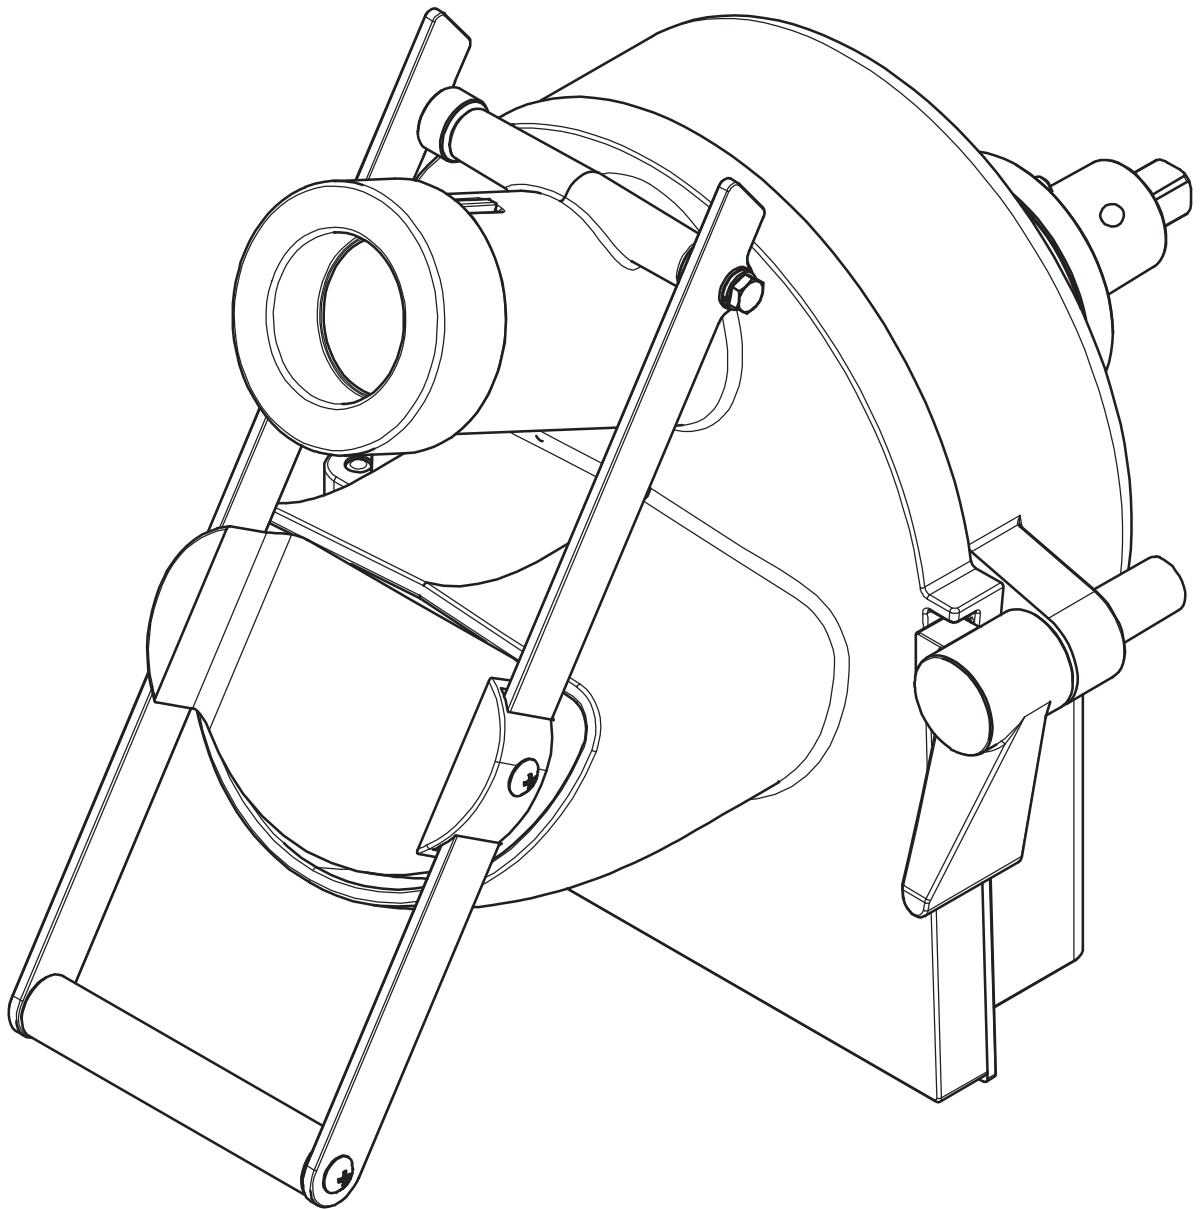

V99S Part List

Front Cover Assembly

Item	Part Number	Description	Q'ty	Remark
1	V-9909	PUSH ROD	1	
2	V-9911	PIN	2	
3	V-9910	FEED HOPPER	1	
4	V-9904	STRAIN RELIVER	2	
5	V-9905	PLASTIC SLEEVE	2	
6	A301-A11-13-1-D	WASHER (M6)	2	
7	A302-A11-D	SPRING WASHER (M6)	2	
8	A101-A1110-D	SCREW (M6)	2	
9	V-9908	PUSHER	1	
10	V-9903	FIXTURE	2	
S1	V-9901	PLASTIC HANDLE	1	ASSEMBLY PART; S1 & #11
11	-	-	2	
12	A106-A1005-D	SCREW (M5)	4	
S2	V-9908S	PUSHER ASSEMBLY	1	ASSEMBLY PART INCLUDE S1

Main Body Assembly

Item	Part Number	Description	Q'ty	Remark
1	V-9917	HOUSING	1	
2	V-9921	BUSHING	1	
3	V-9922	TRANSMISSION CONNECTOR	1	
4	VS003	ΦN (M8)	1	
5	V-9925	BUSHING	1	
6	STW-18/G1	C-RING STW-18	1	
7	A102-A1106-C2	SCREW (M6)	3	
8	V-9920-2	SPRING	1	
9	A302-A13-B4	SPRING WASHER	1	
10	A101-A1314-D	SCREW (M8)	1	
11	200155	DUST COVER	1	
S1	V-9915S	TRANSMISSION SHAFT ASSEMBLY	1	ASSEMBLY PART
12	-	-	1	
13	-	-	1	
14	V-9918	LOCKER	1	
15	V-9918-1	PLASTIC SPACER	1	
16	A301-A13-19-1-D	WASHER (M8)	1	
17	V-9918-2	SCREW (M6)	1	