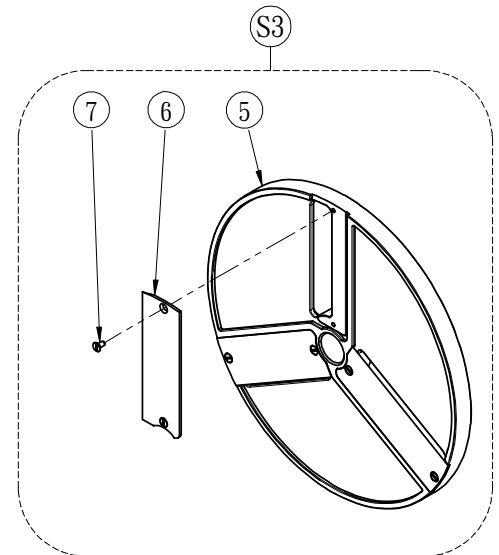

Slicing Plate

Item	Part Number	Description	Q'ty	Remark
S1	V-9912	GRATING PLATE HOLDER	1	ASSEMBLY PART; NOT INCLUDE GRATING PLATE
1	-	-	1	
2	-	-	1	
3	V-9912-1	GRATING PLATE- 12mm	1	NOT INCLUDE V-9912
	V-9912-2	GRATING PLATE- 7mm	1	NOT INCLUDE V-9912
	V-9912-3	GRATING PLATE- 4mm	1	NOT INCLUDE V-9912
	V-9912-4	GRATING PLATE- 3mm	1	NOT INCLUDE V-9912
	V-9912-5	GRATING PLATE- 2mm	1	NOT INCLUDE V-9912
4	A113-A0606-D/G1	SCREW (M3)	8	
5	V-9919	SLICING PLATE- 2mm	1	NOT INCLUDE V-9919-3
	V-9919-1	SLICING PLATE- 3mm	1	NOT INCLUDE V-9919-3
	V-9919-2	SLICING PLATE- 8mm	1	NOT INCLUDE V-9919-3
6	V-9919-3	BLADE	6	NOT INCLUDE V-9919,V-9919-1, V-9919-2
7	200503	SCREW (M3)	12	
S2	V-9912-1S	GRATING PLATE ASSEMBLY- 12mm	1	INCLUDE V-9912 AND V-9912-1
	V-9912-2S	GRATING PLATE ASSEMBLY- 7mm	1	INCLUDE V-9912 AND V-9912-2
	V-9912-3S	GRATING PLATE ASSEMBLY- 4mm	1	INCLUDE V-9912 AND V-9912-3
	V-9912-4S	GRATING PLATE ASSEMBLY- 3mm	1	INCLUDE V-9912 AND V-9912-4
	V-9912-5S	GRATING PLATE ASSEMBLY- 2mm	1	INCLUDE V-9912 AND V-9912-5
S3	V-9919S	SLICING PLATE ASSEMBLY - 2mm	1	INCLUDE V-9919 AND V-9919-3
	V-9919S-1S	SLICING PLATE ASSEMBLY - 3mm	1	INCLUDE V-9919-1 AND V-9919-3
	V-9919S-2S	SLICING PLATE ASSEMBLY - 8mm	1	INCLUDE V-9919-2 AND V-9919-3