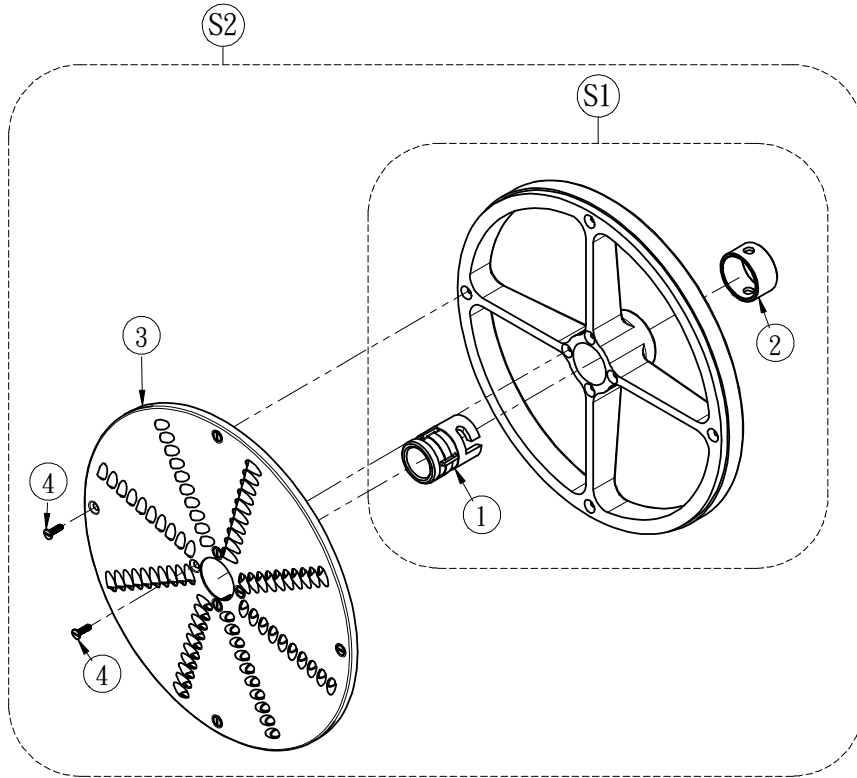

Accessory List

Grating Plate