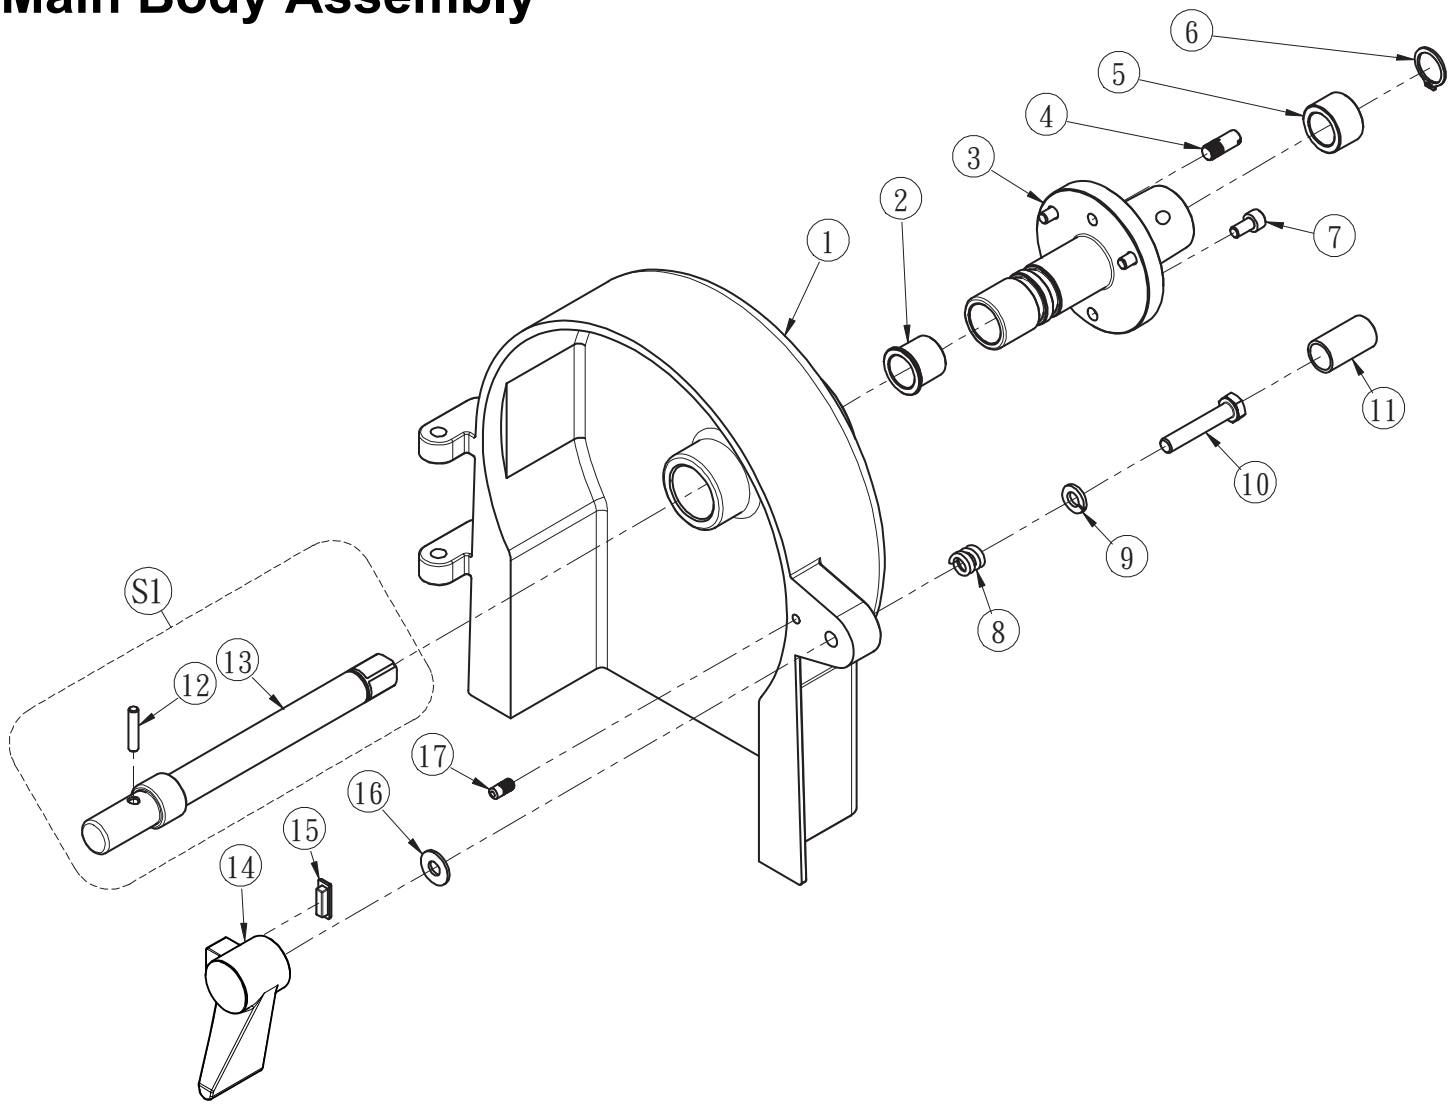

V99S Part List

Front Cover Assembly

Item	Part Number	Description	Q'ty	Remark
1	V-9909	PUSH ROD	1	
2	V-9911	PIN	2	
3	V-9910	FEED HOPPER	1	
4	V-9904	STRAIN RELIVER	2	
5	V-9905	PLASTIC SLEEVE	2	
6	A301-A11-13-1-D	WASHER (M6)	2	
7	A302-A11-D	SPRING WASHER (M6)	2	
8	A101-A1110-D	SCREW (M6)	2	
9	V-9908	PUSHER	1	
10	V-9903	FIXTURE	2	
S1	V-9901	PLASTIC HANDLE	1	ASSEMBLY PART; S1 & #11
11	-	-	2	
12	A106-A1005-D	SCREW (M5)	4	
S2	V-9908S	PUSHER ASSEMBLY	1	ASSEMBLY PART INCLUDE S1

Main Body Assembly

Item	Part Number	Description	Q'ty	Remark
1	V-9917	HOUSING	1	
2	V-9921	BUSHING	1	
3	V-9922	TRANSMISSION CONNECTOR	1	
4	VS003	ΦN (M8)	1	
5	V-9925	BUSHING	1	
6	STW-18/G1	C-RING STW-18	1	
7	A102-A1106-C2	SCREW (M6)	3	
8	V-9920-2	SPRING	1	
9	A302-A13-B4	SPRING WASHER	1	
10	A101-A1314-D	SCREW (M8)	1	
11	200155	DUST COVER	1	
S1	V-9915S	TRANSMISSION SHAFT ASSEMBLY	1	ASSEMBLY PART
12	-	-	1	
13	-	-	1	
14	V-9918	LOCKER	1	
15	V-9918-1	PLASTIC SPACER	1	
16	A301-A13-19-1-D	WASHER (M8)	1	
17	V-9918-2	SCREW (M6)	1	